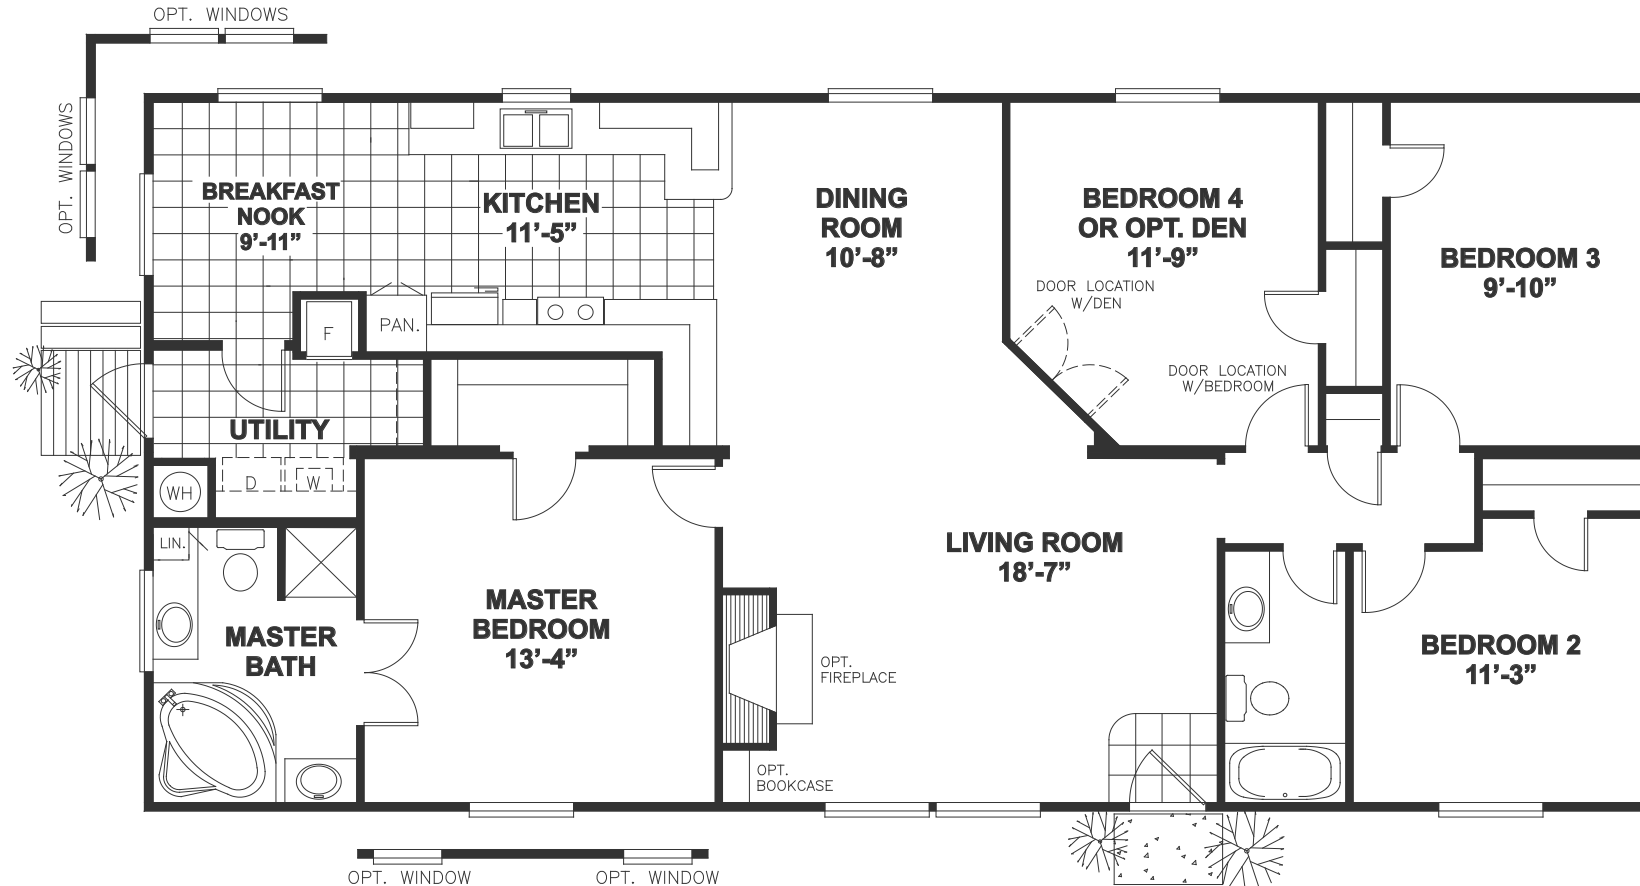

OAK CREEK HOMES

**Energy Star
Certified
Builder**

*Optional or not available
on some models

**Exclusive 7-Year
Home Warranty**

MODEL 560
APPROX. 1530 SQ. FT.
4 BEDROOMS, 2 BATHS

Experience

Quality

Innovation

oakcreekhomes.com

All homes meet or exceed all H.U.D. Federal Construction and Safety Standards. Specifications and pricing are subject to change without notice. Tires and axles may have been recycled after close inspection for safety and appearance. Add 4 feet (approx.) to length dimension for hitch. All measurements are nominal. © 2005 Oak Creek Homes.