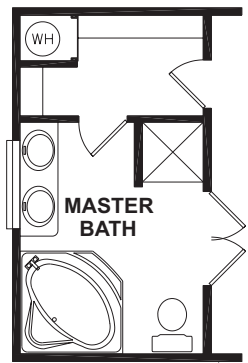

MODEL: 682

16'x76' (80' OVERALL)
 APPROX. 1178 SQ. FT.
 3 BEDROOMS, 2 BATHS

OPT. LUXURY BATH